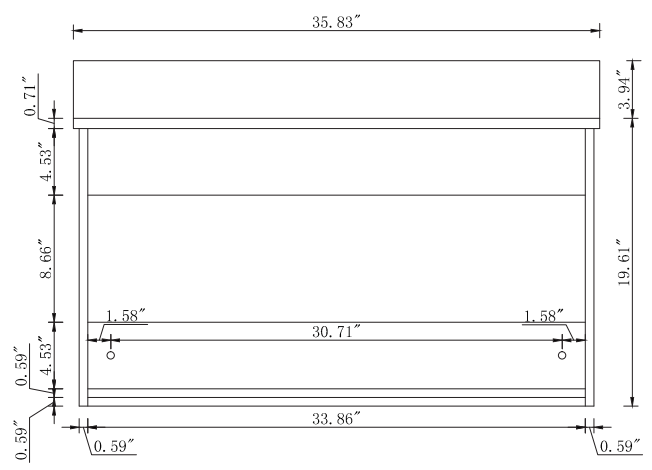

Top view

Back view

Side view

Front view

Drawer Interior Size

DWG. NO.:	
MODEL NO.: VF43536MGN_BS	
ALTERATIONS	
1	
2	
3	
4	
FOR PROPOSAL ONLY ALL DIMENSIONS TO BE VERIFIED	
SCALE:	
DWG. BY:	
CHECKED BY:	
DATE:	
PROJECT:	
Qty:	
Color:	
DRAWING TITLE:	
FINISH:	
<p>Elegant</p>  <p>Decor</p> <p>ELEGANT LIGHTING</p>	