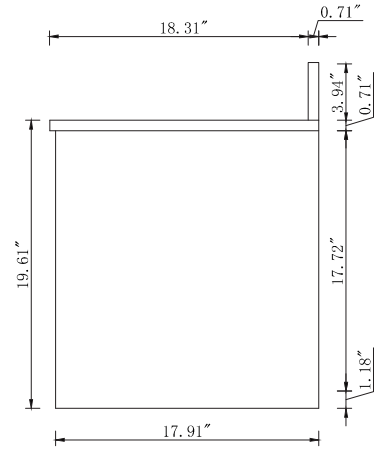

Top view

Back view

Side view

Front view

Drawer Interior Size

DWG. NO.:	
MODEL NO.: VF43536MGN_BS	
ALTERATIONS	
1	
2	
3	
4	
FOR PROPOSAL ONLY ALL DIMENSIONS TO BE VERIFIED	
SCALE:	
DWG. BY:	
CHECKED BY:	
DATE:	
PROJECT:	
Qty:	
Color:	
DRAWING TITLE:	
FINISH:	
<p>Elegant</p>  <p>Decor</p> <p>ELEGANT LIGHTING</p>	