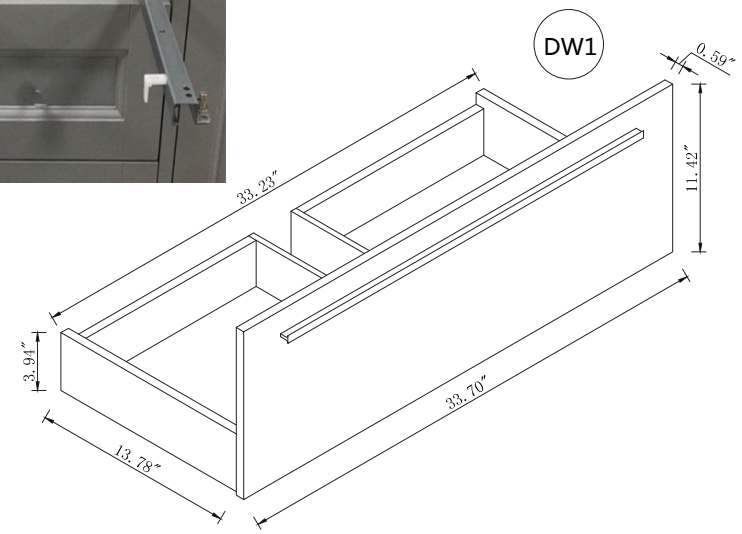

Top view

Back view

Side view

Front view

Drawer Interior Size

DWG. NO.:	
MODEL NO.: VF43536MGN_BS	
ALTERATIONS	
1	
2	
3	
4	
FOR PROPOSAL ONLY ALL DIMENSIONS TO BE VERIFIED	
SCALE:	
DWG. BY:	
CHECKED BY:	
DATE:	
PROJECT:	
Qty:	
Color:	
DRAWING TITLE:	
FINISH:	
<p>Elegant</p>  <p>Decor</p> <p>ELEGANT LIGHTING</p>	