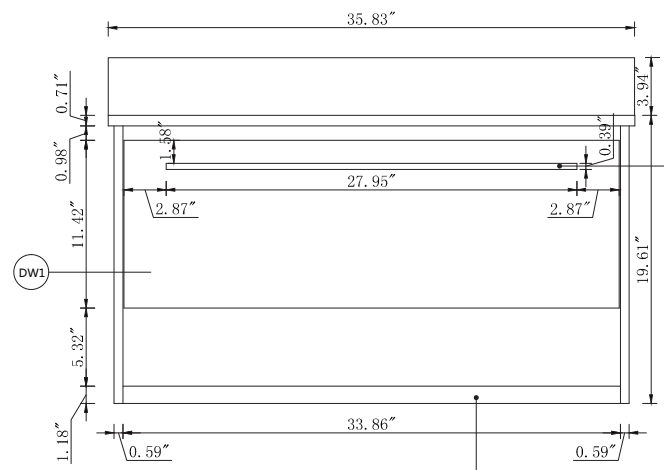

Top view

Back view

Side view

Front view

Drawer Interior Size

DWG. NO.:	
MODEL NO.: VF43536MGN_BS	
ALTERATIONS	
1	
2	
3	
4	
FOR PROPOSAL ONLY ALL DIMENSIONS TO BE VERIFIED	
SCALE:	
DWG. BY:	
CHECKED BY:	
DATE:	
PROJECT:	
Qty:	
Color:	
DRAWING TITLE:	
FINISH:	
<p>Elegant</p>  <p>Decor</p> <p>ELEGANT LIGHTING</p>	