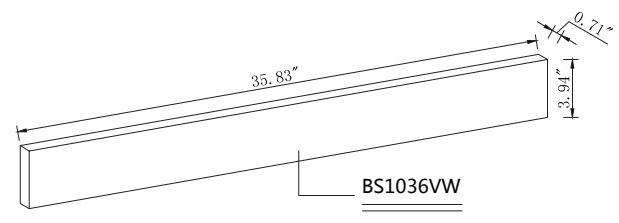

Top view

Back view

Side view

Front view

Drawer Interior Size

DWG. NO.:	
MODEL NO.: VF43536MGN_BS	
ALTERATIONS	
1	
2	
3	
4	
FOR PROPOSAL ONLY ALL DIMENSIONS TO BE VERIFIED	
SCALE:	
DWG. BY:	
CHECKED BY:	
DATE:	
PROJECT:	
Qty:	
Color:	
DRAWING TITLE:	
FINISH:	
<p>Elegant</p>  <p>Decor</p> <p>ELEGANT LIGHTING</p>	